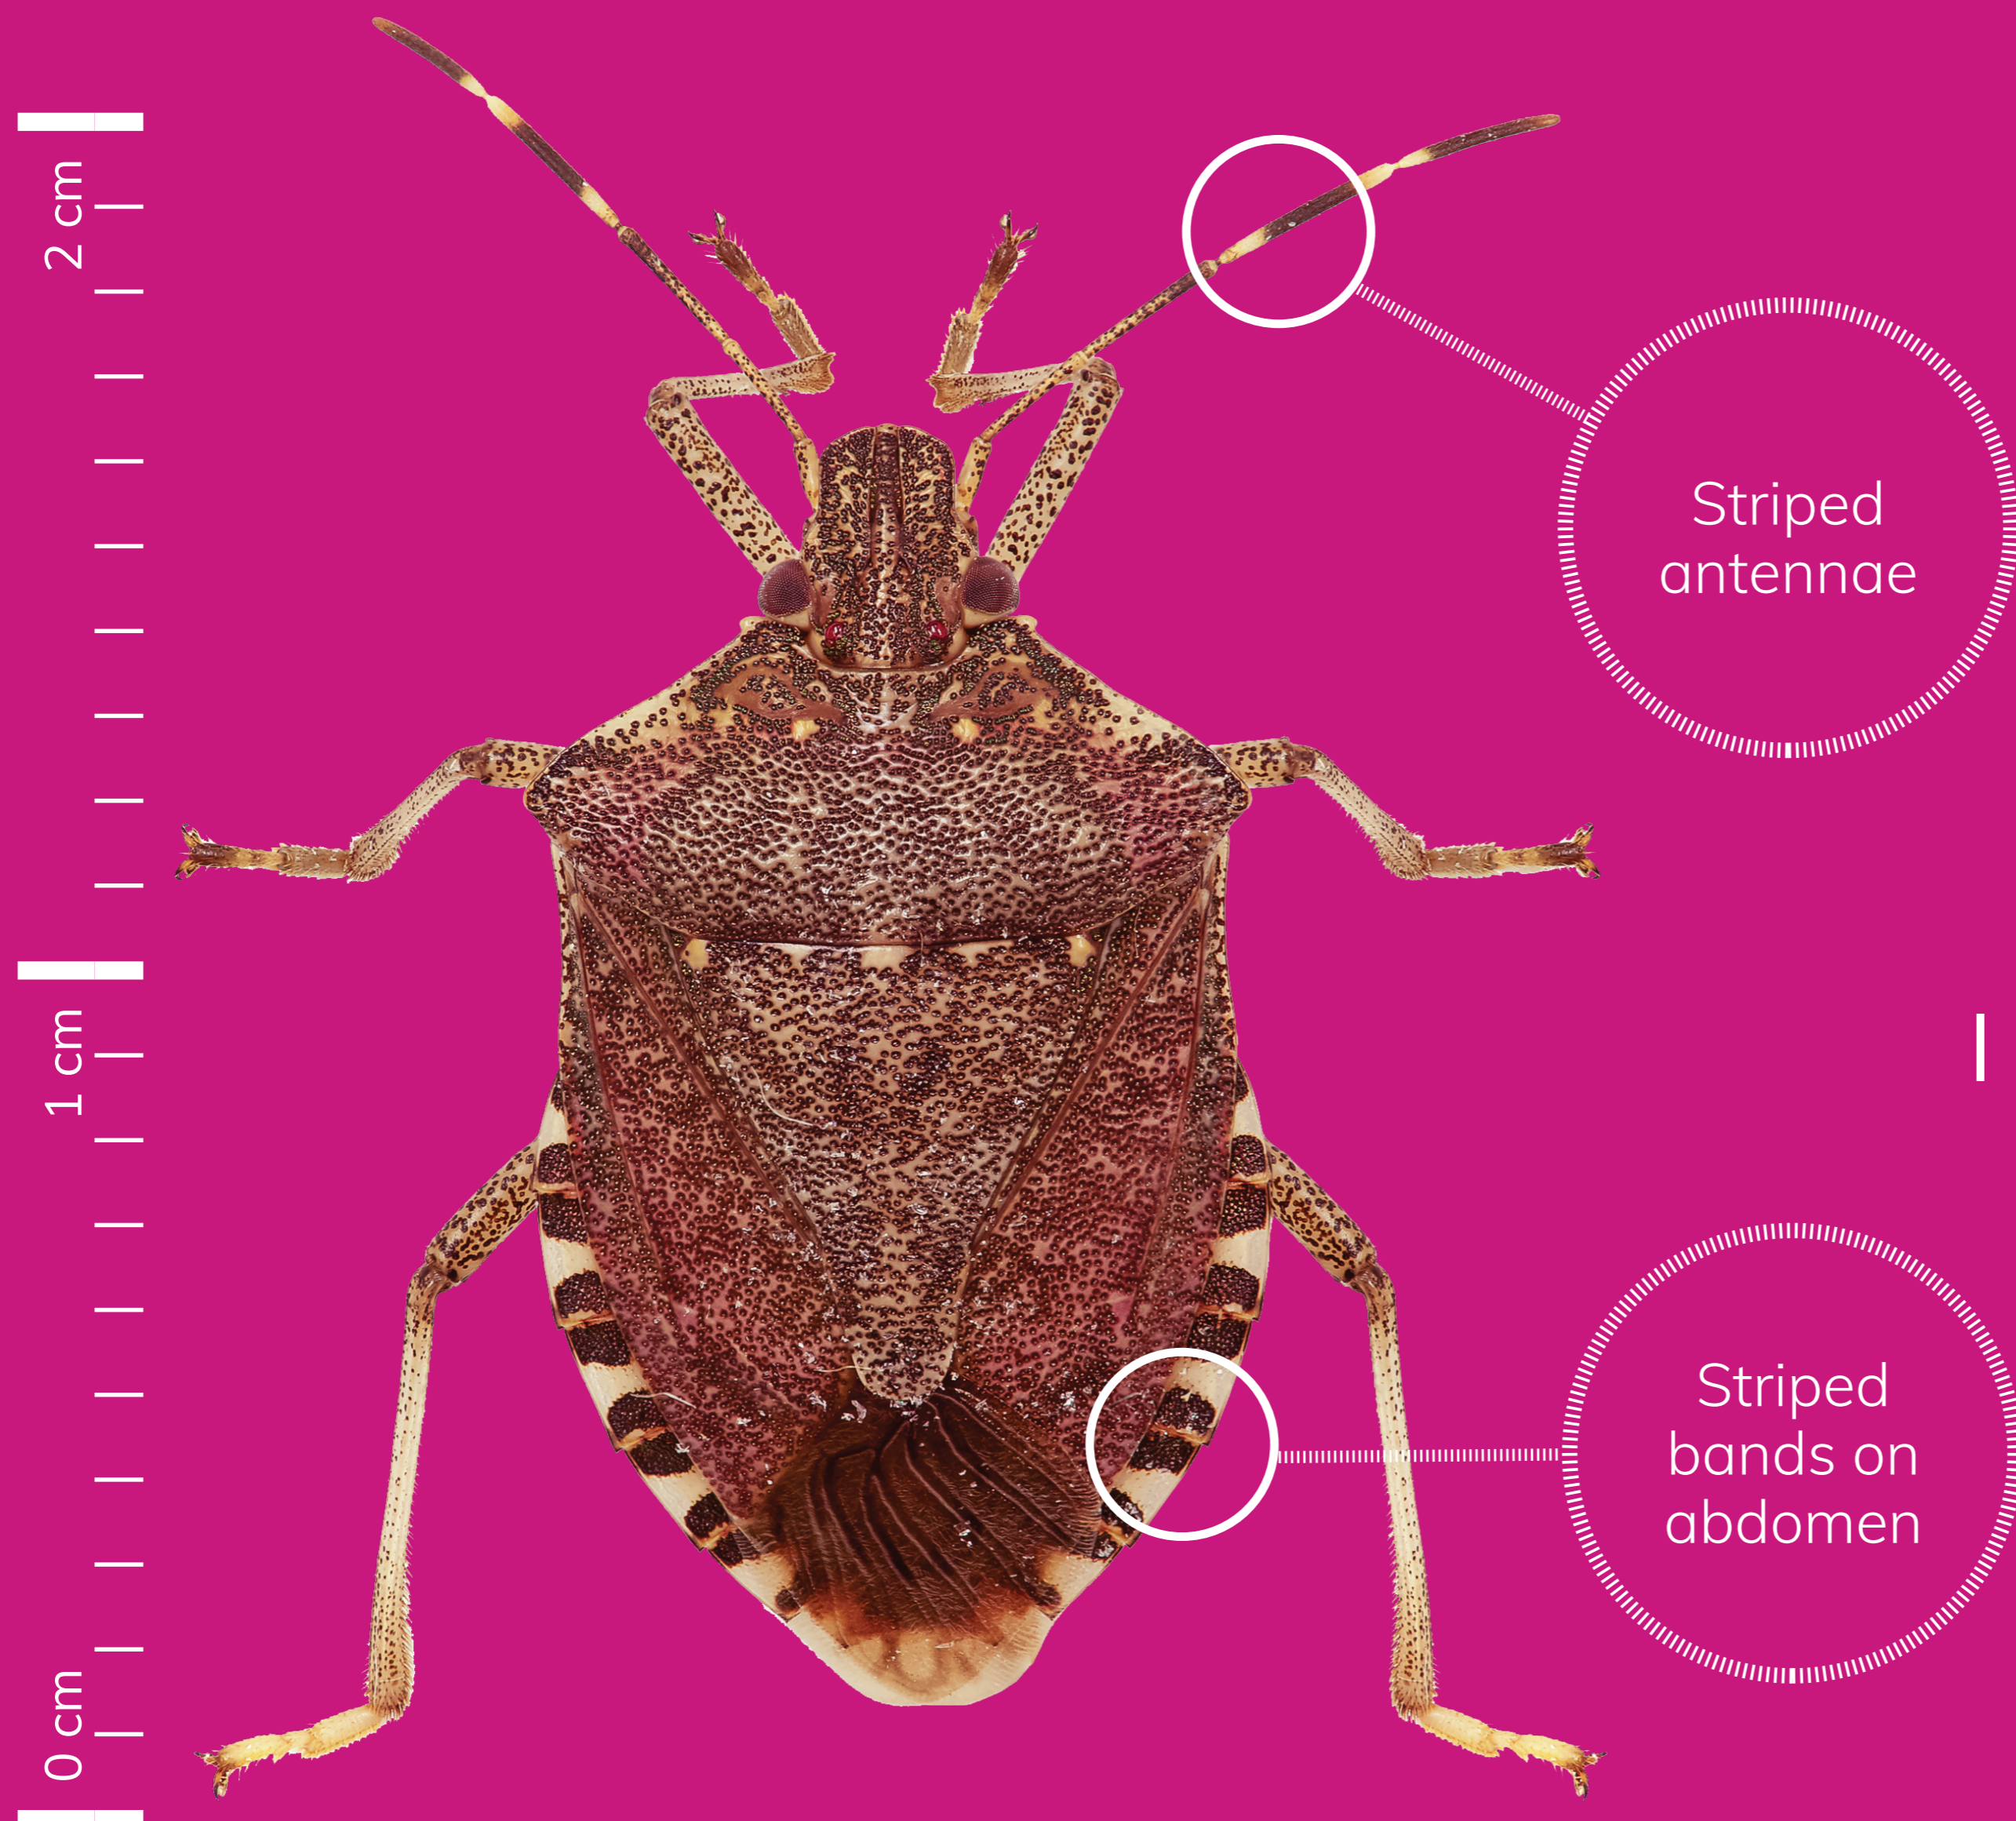

# Brown Marmorated Stink Bug

I CAN ENTER NZ ON:

I'm larger than NZ shield bugs and around the size of a 10c coin

## BROWN MARMORATED STINK BUG

- Eastern USA (greatest risk)
- All other USA
- Europe
- China
- Korea
- Taiwan
- Japan
- Chile

I'm one of the 12 most unwanted pests from the Port of Tauranga Biosecurity Excellence calendar. If you see me, or anything else unusual, report me immediately.

# Spotted Lanternfly

Adult are up to 2.5cm long and 1.2cm wide.

3 cm

0 cm

Grey forewing with black spots

Hind wings have red and black patches

Yellow abdomen with black bands

Photo credit: Pennsylvania Department of Agriculture.