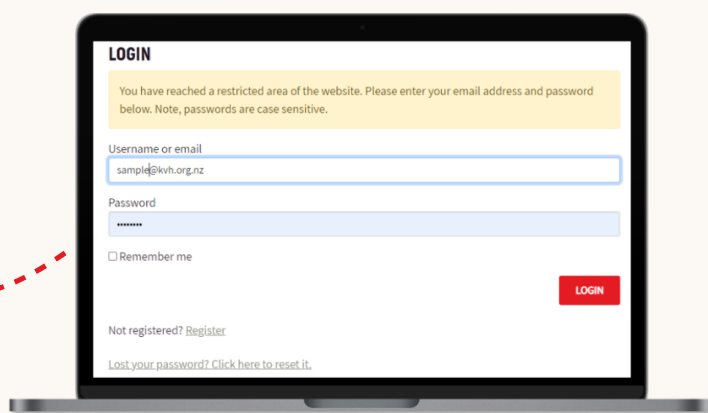

Using the Weather & Disease Portal

The KVH Weather & Disease Portal is an online, weather-based decision support tool to assist growers with orchard management in a Psa environment. Weather station data and weather forecast information is combined to provide customised access to unique weather information, disease information and interpretations.

Login to the portal

When you go to the KVH website at www.kvh.org.nz you can login to the portal by clicking the button on the left hand side of the home page.

If you don't already have a login and password, or have lost your password, click on this button anyway as the next screen will let you create these.

First time?

If you're logging in for the first time you'll have to fill in a simple registration form (name, email, KPIN) so that we can ensure you're not a robot or spam machine. Once we complete your registration you'll get an email confirming you're good to go, can set your password, and start using the portal.