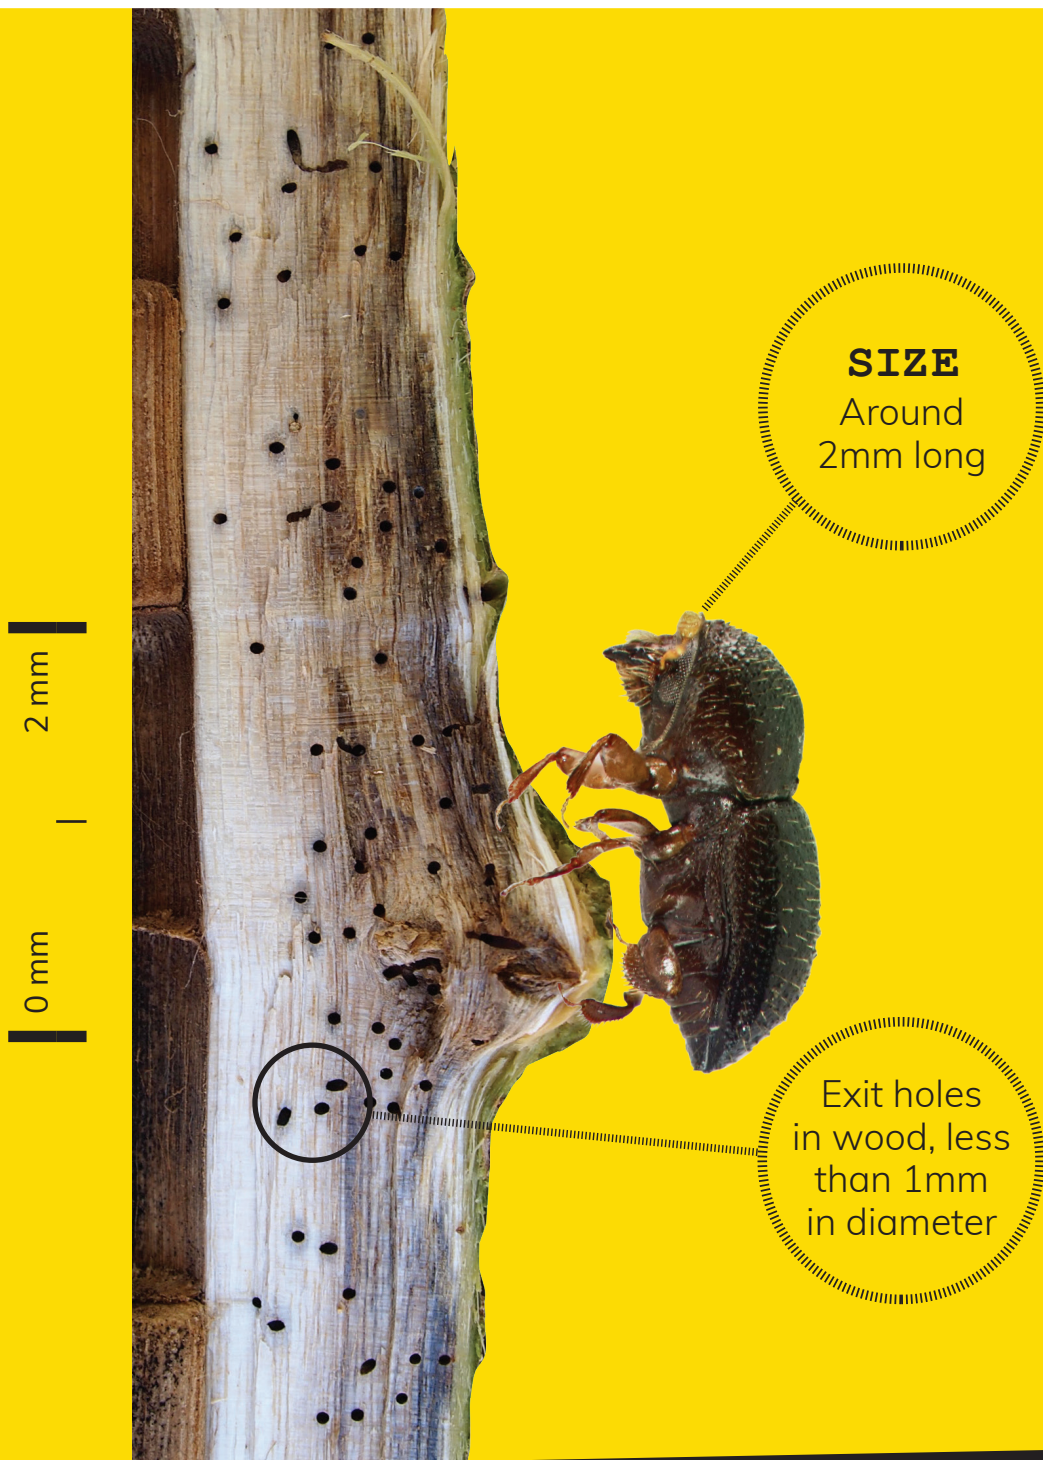

SHOT HOLE BORER

I CAN ENTER
NZ ON:

SHOT HOLE BORER CAN TRAVEL FROM
– USA (California) – South East Asia – Israel

IF YOU COME ACROSS ONE OF THESE:
CATCH IT! SNAP IT! REPORT IT!

0800 80 99 66

MAY / 18

A Tauranga port community
committed to biosecurity excellence

MONDAY	TUESDAY	WEDNESDAY	THURSDAY	FRIDAY	SATURDAY	SUNDAY
30	1	2	3	5	5	6
7	8	9	10	11	12	13
14	15	16	17	18	19	20
21	22	23	24	25	26	27
28	29	30	31	1	2	3

BIOSECURITY THREAT CHART

HIGH-RISK ENTRY MONTHS	JAN	FEB	MAR	APR	MAY	JUN	JUL	AUG	SEP	OCT	NOV	DEC
Nun Moth												
Spotted Wing Drosophila												
Painted Apple Moth												
Bark Beetles												
Shot Hole Borer												
Asian Peach Moth												
Asian Gypsy Moth												
Giant African Snail												
Brown Marmorated Stink Bug												
Fruit Flies												
White Peach Scale												
Red Imported Fire Ants