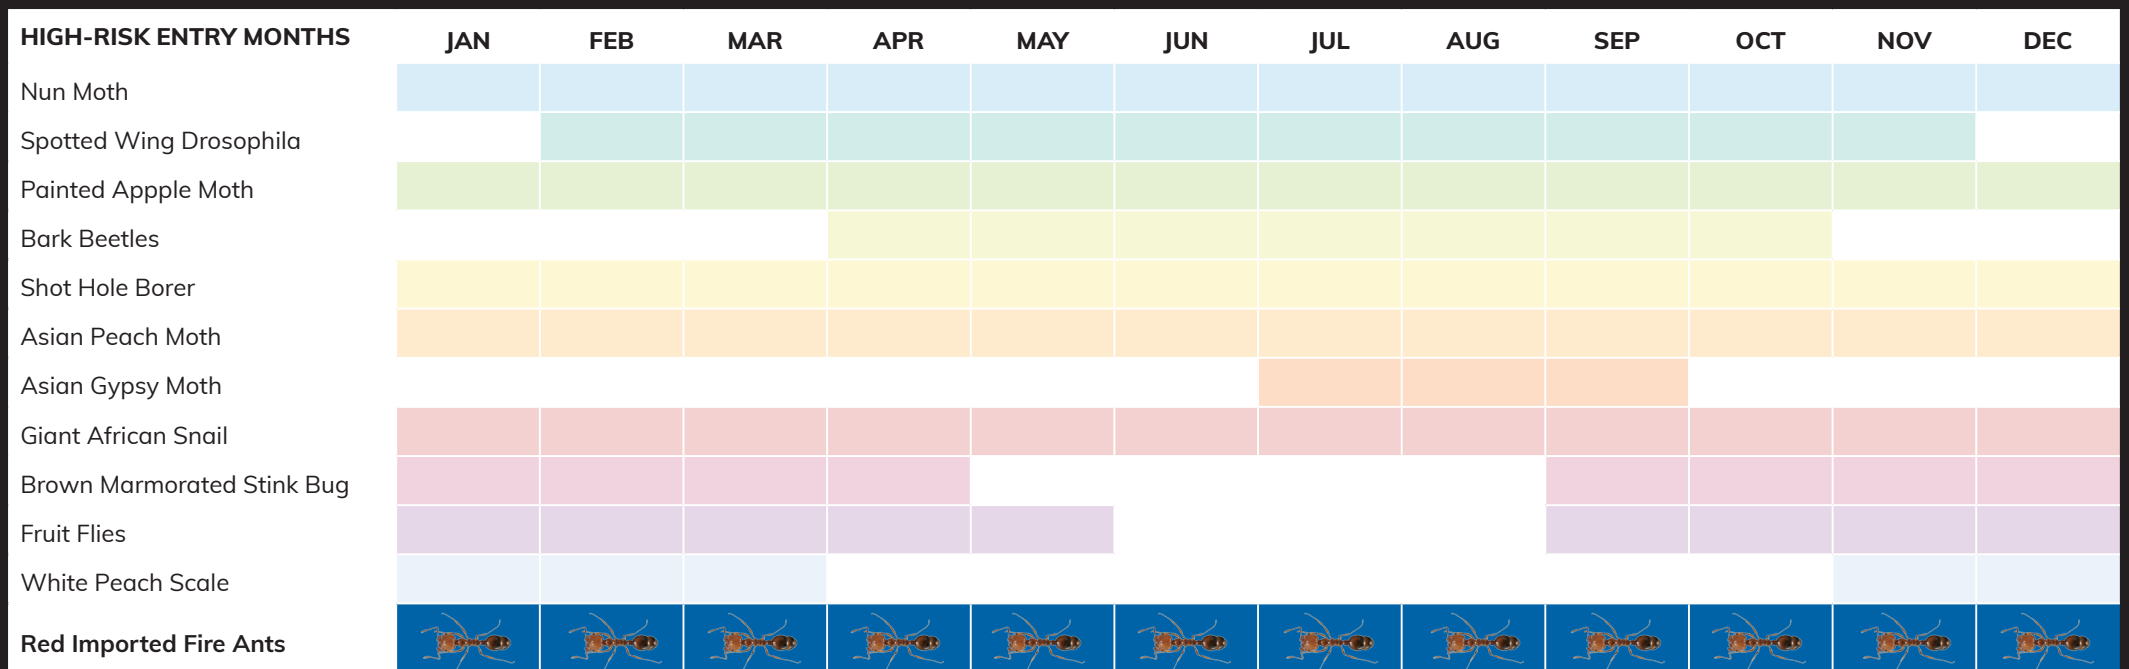

BIOSECURITY THREAT CHART