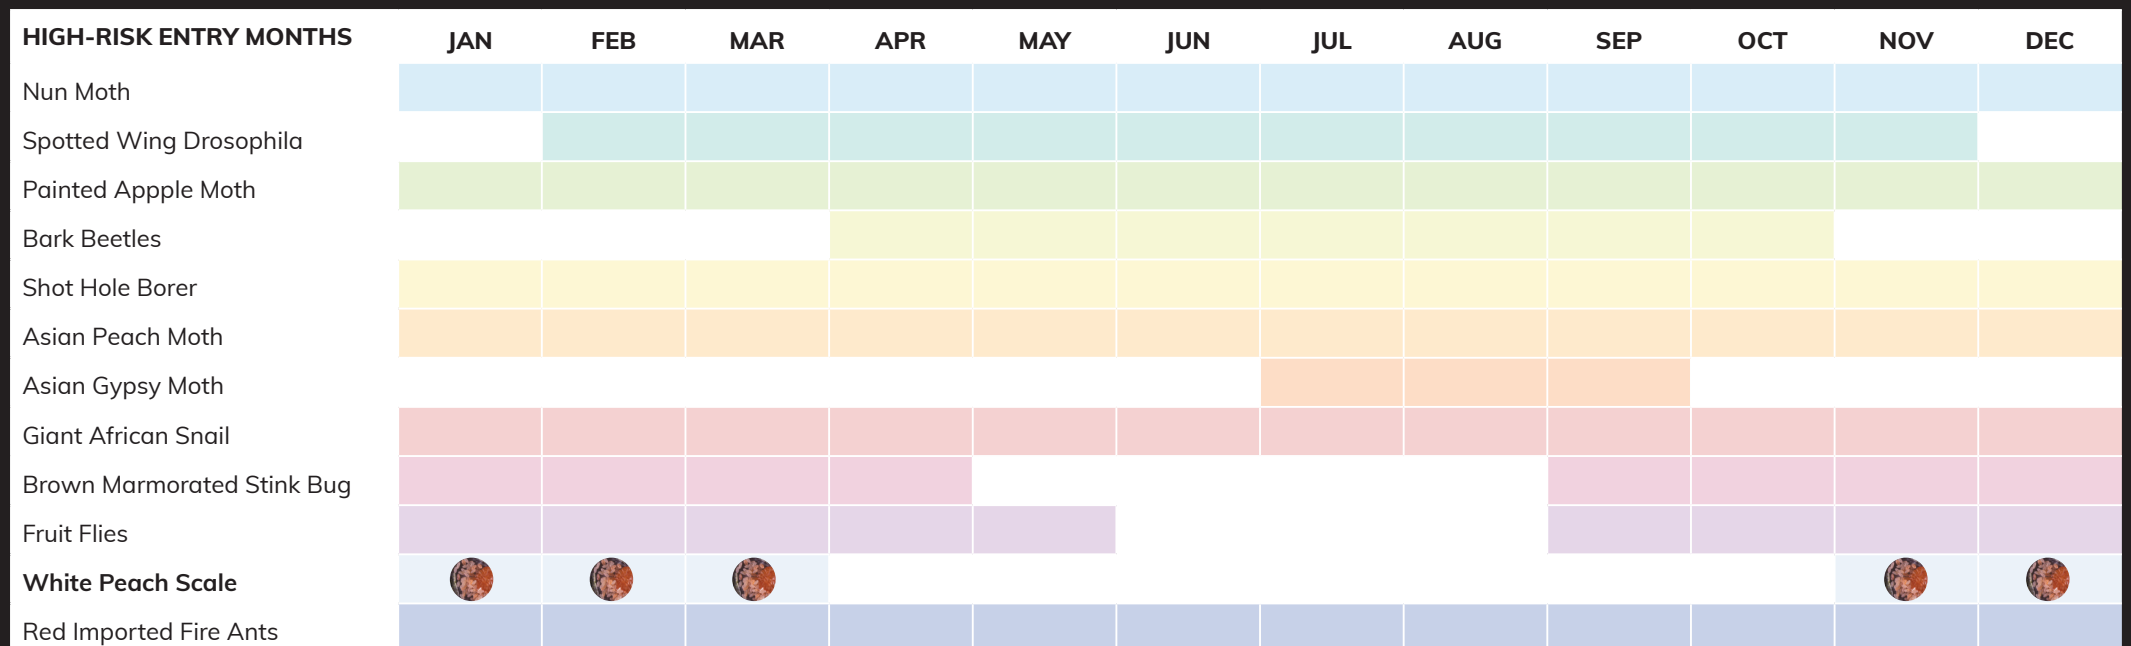

WHITE PEACH SCALE

White/
yellow scales
on fruit or
plants

Especially
Italian
kiwifruit.

LOOK OUT
FOR MY
LARVAE ON:

WHITE PEACH SCALE

- Pacific Islands
- USA
- Europe
- Australia
- Asia

IF YOU COME ACROSS ONE OF THESE:
CATCH IT! SNAP IT! REPORT IT!

• Canterbury Anniversary

BIOSECURITY THREAT CHART

INVASIVE ANTS

Red Imported
Fire Ant
3–6mm long

Reddish-
brown
in colour.

Shiny
abdomen

Look out for
any unusual
ants.

I CAN ENTER
NZ ON: