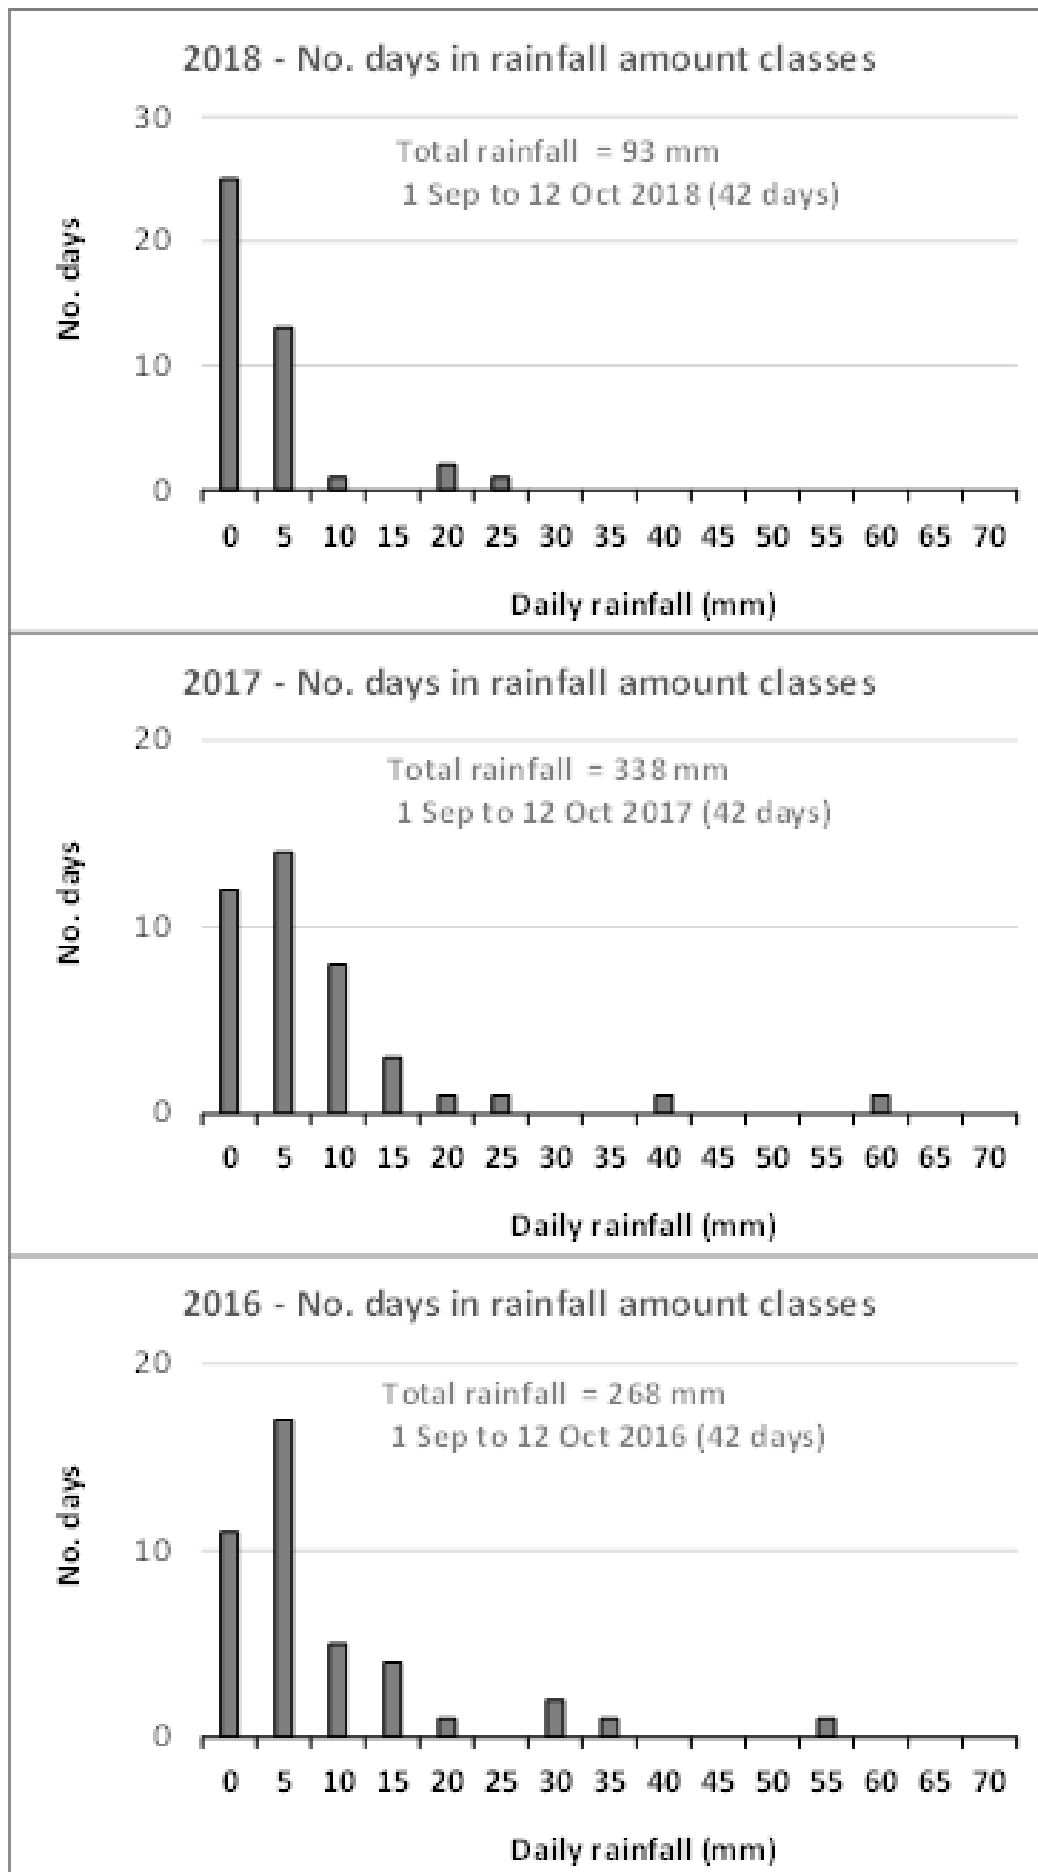

**Rainfall events between 1 September and 12 October (42 days) for Te Puke PFR weather station**

## Psa infection events between 1 September and 12 October (42 days) for Te Puke PFR weather station